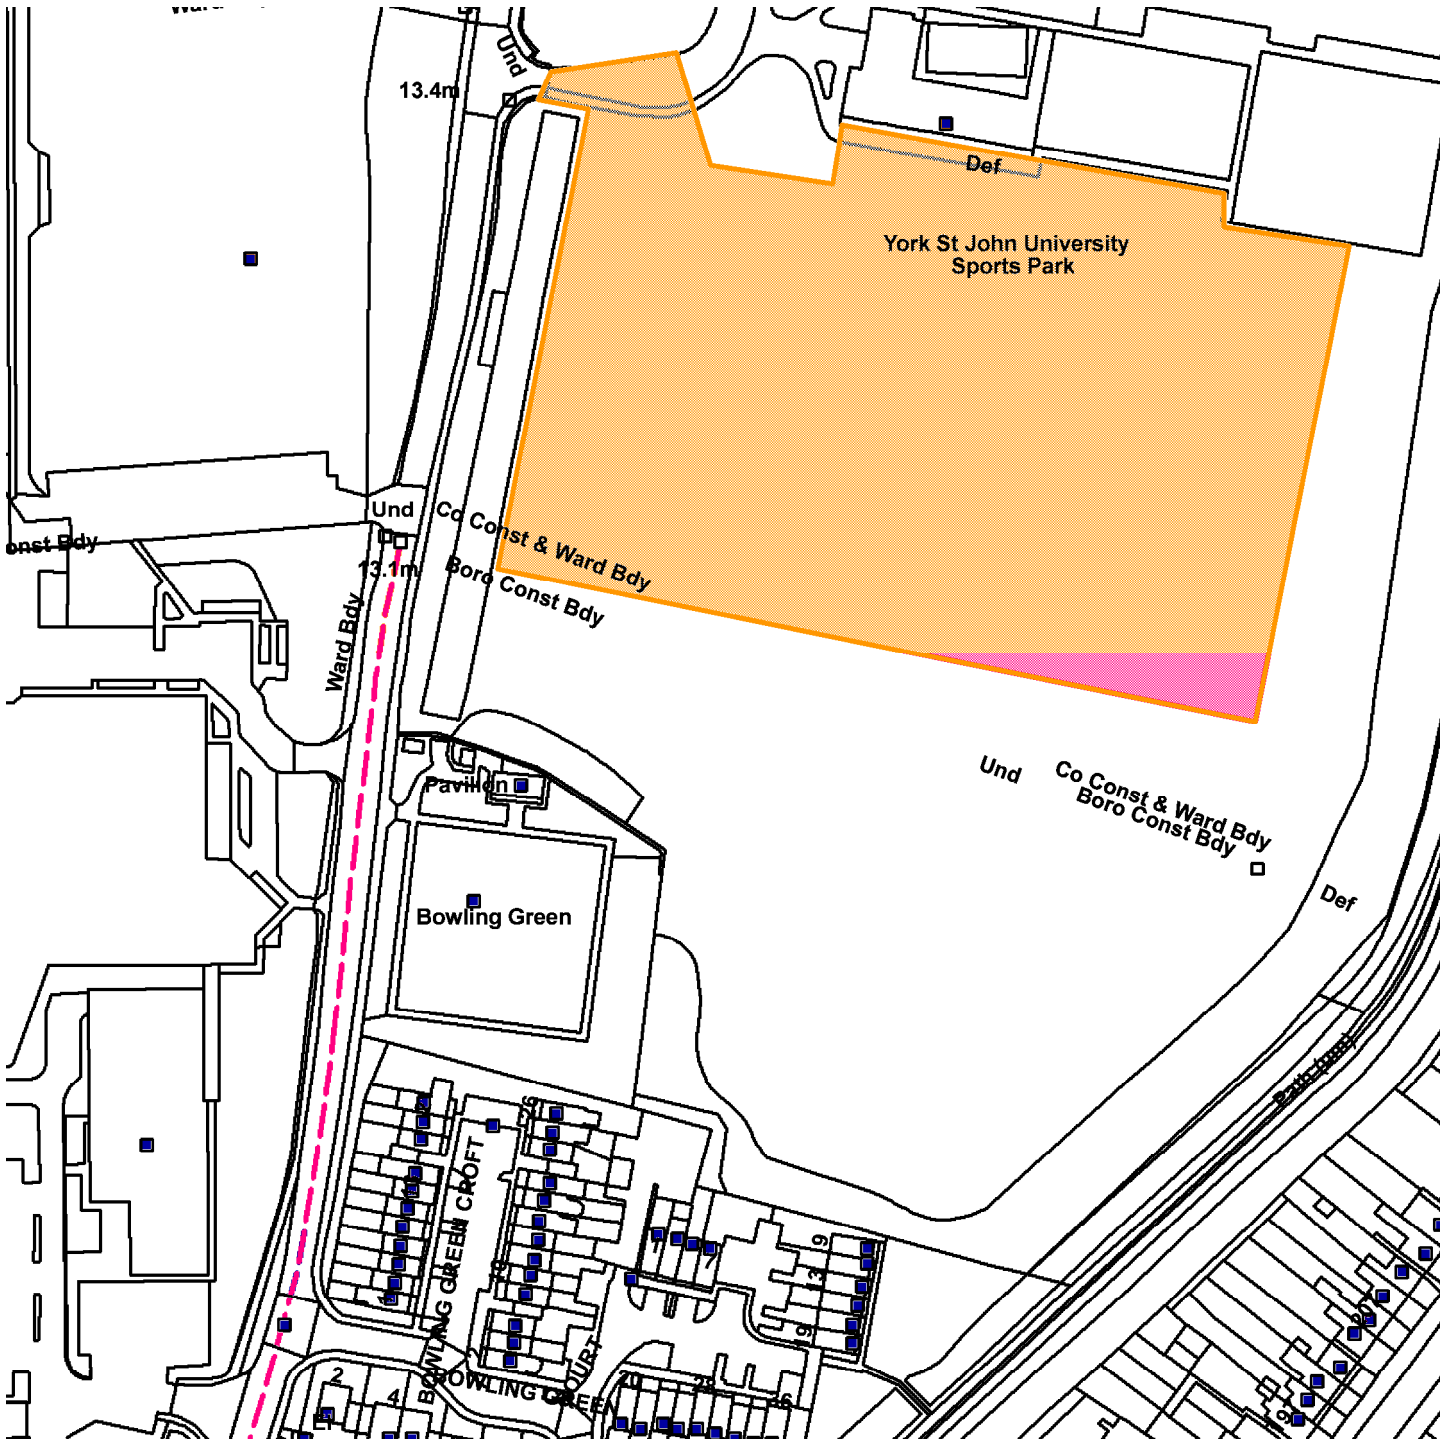

# York St John University Sports Centre

18/01133/FULM

Scale : 1:1599

Reproduced from the Ordnance Survey map with the permission of the Controller of Her Majesty's Stationery Office © Crown Copyright 2000.